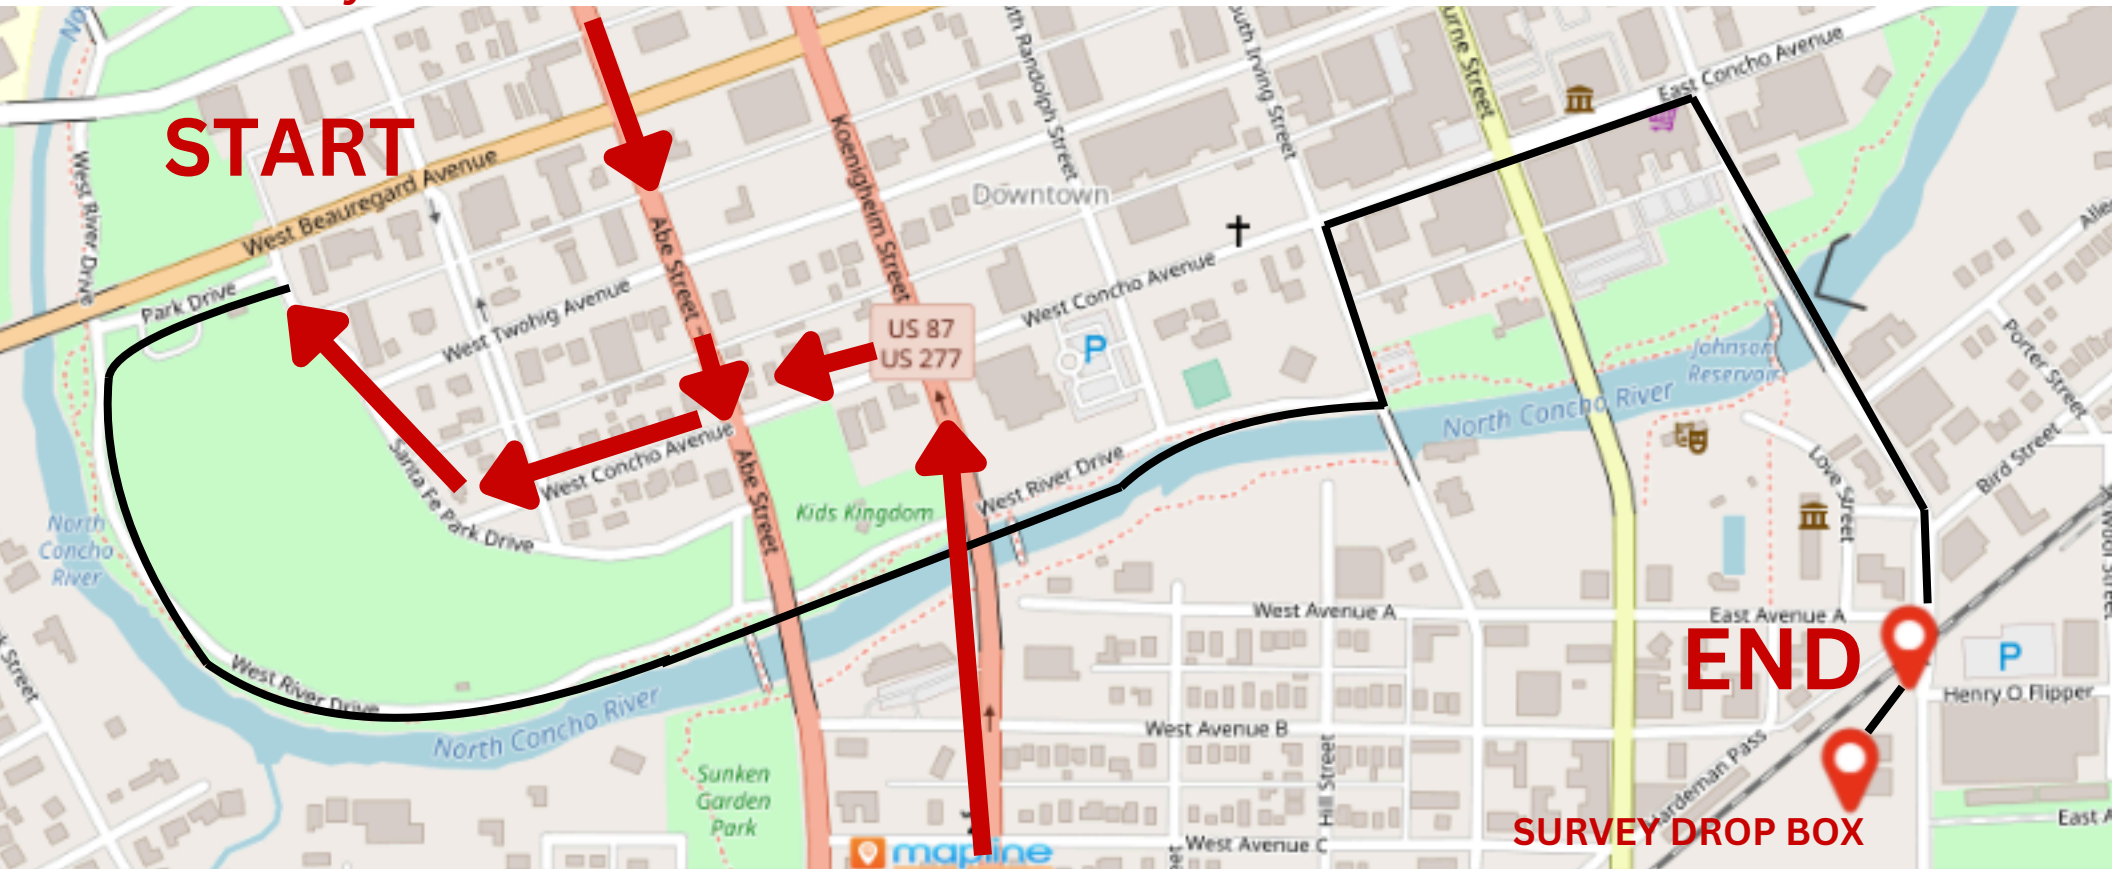

# Concho Christmas

## Oversized Vehicle/RV Bus Tour Entrance

entry from North

entry from South

Navigate to 120 Santa Fe Park Dr.  
Follow route/tour directions.