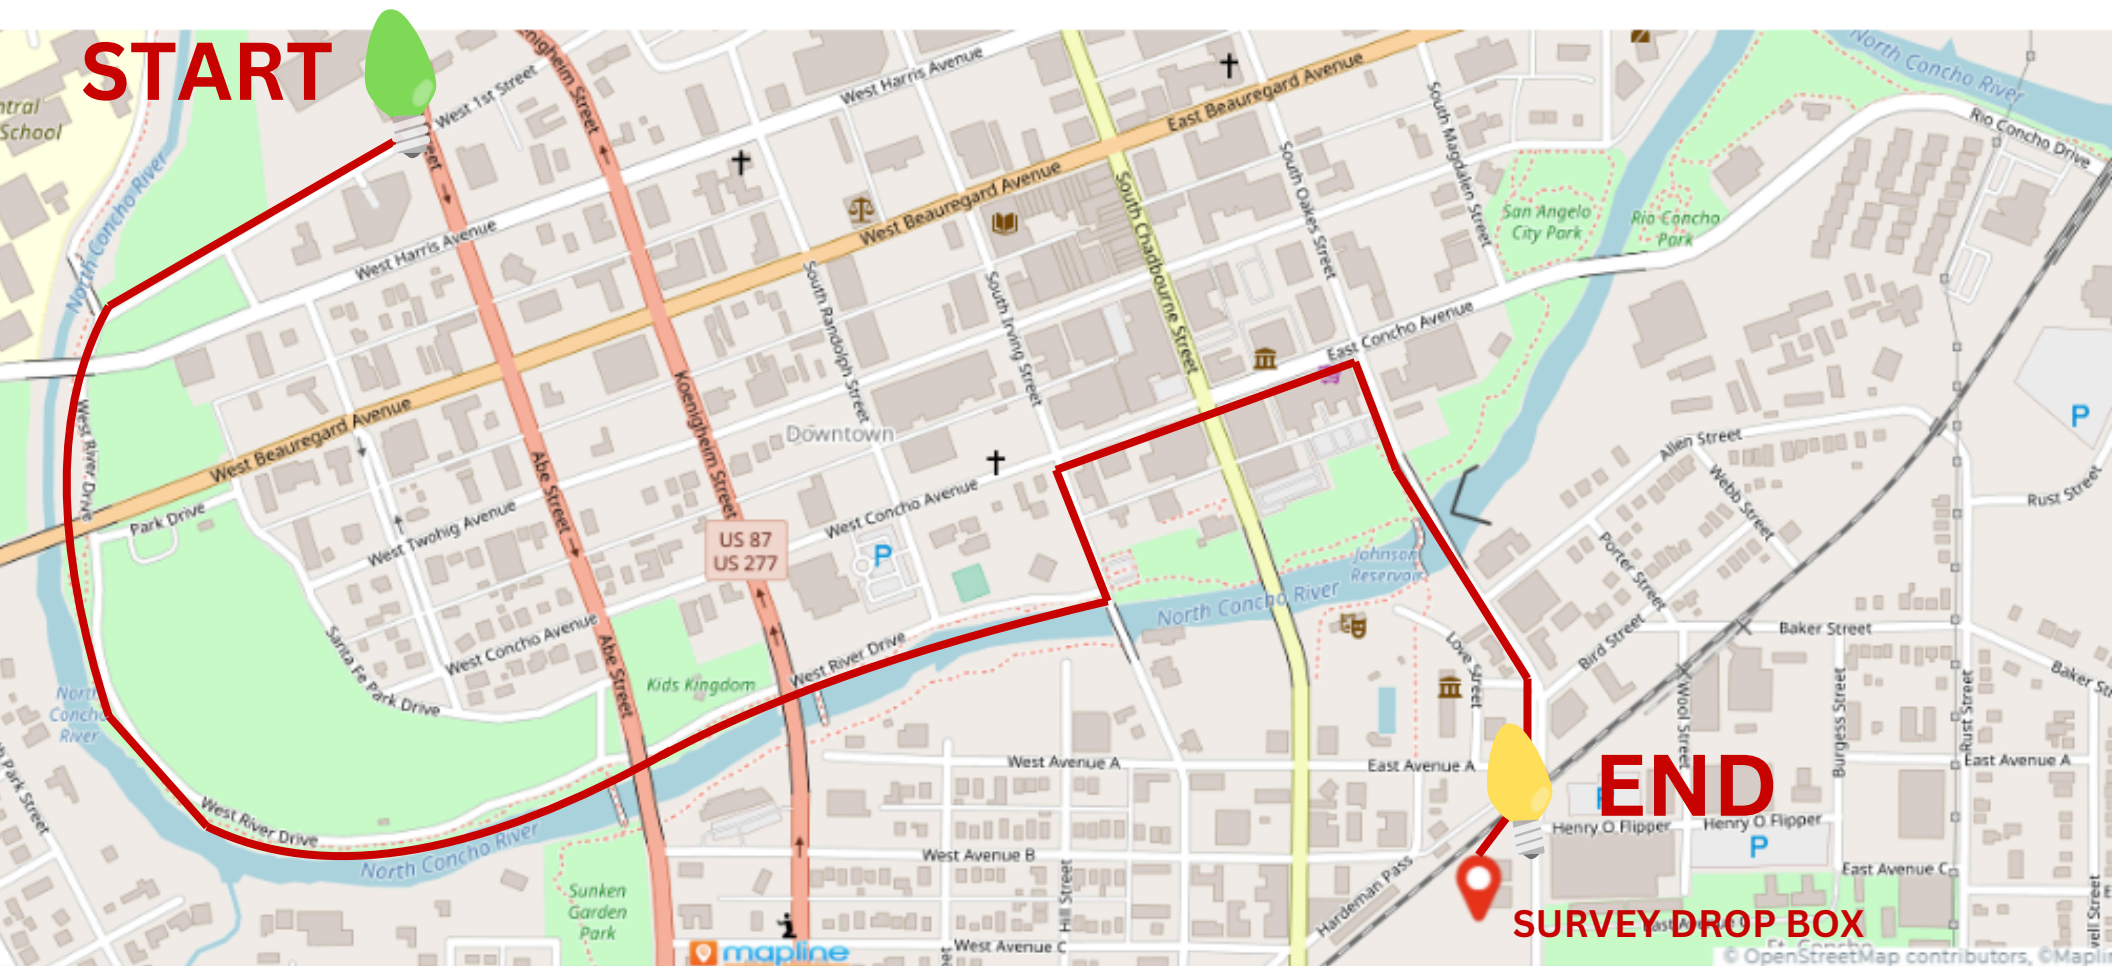

Concho Christmas Tour of Lights Route

Begin at 1 North Abe Street * Follow the route to West 1st Street
Route Ends at Fort Concho/Farmer's Market Pavilion