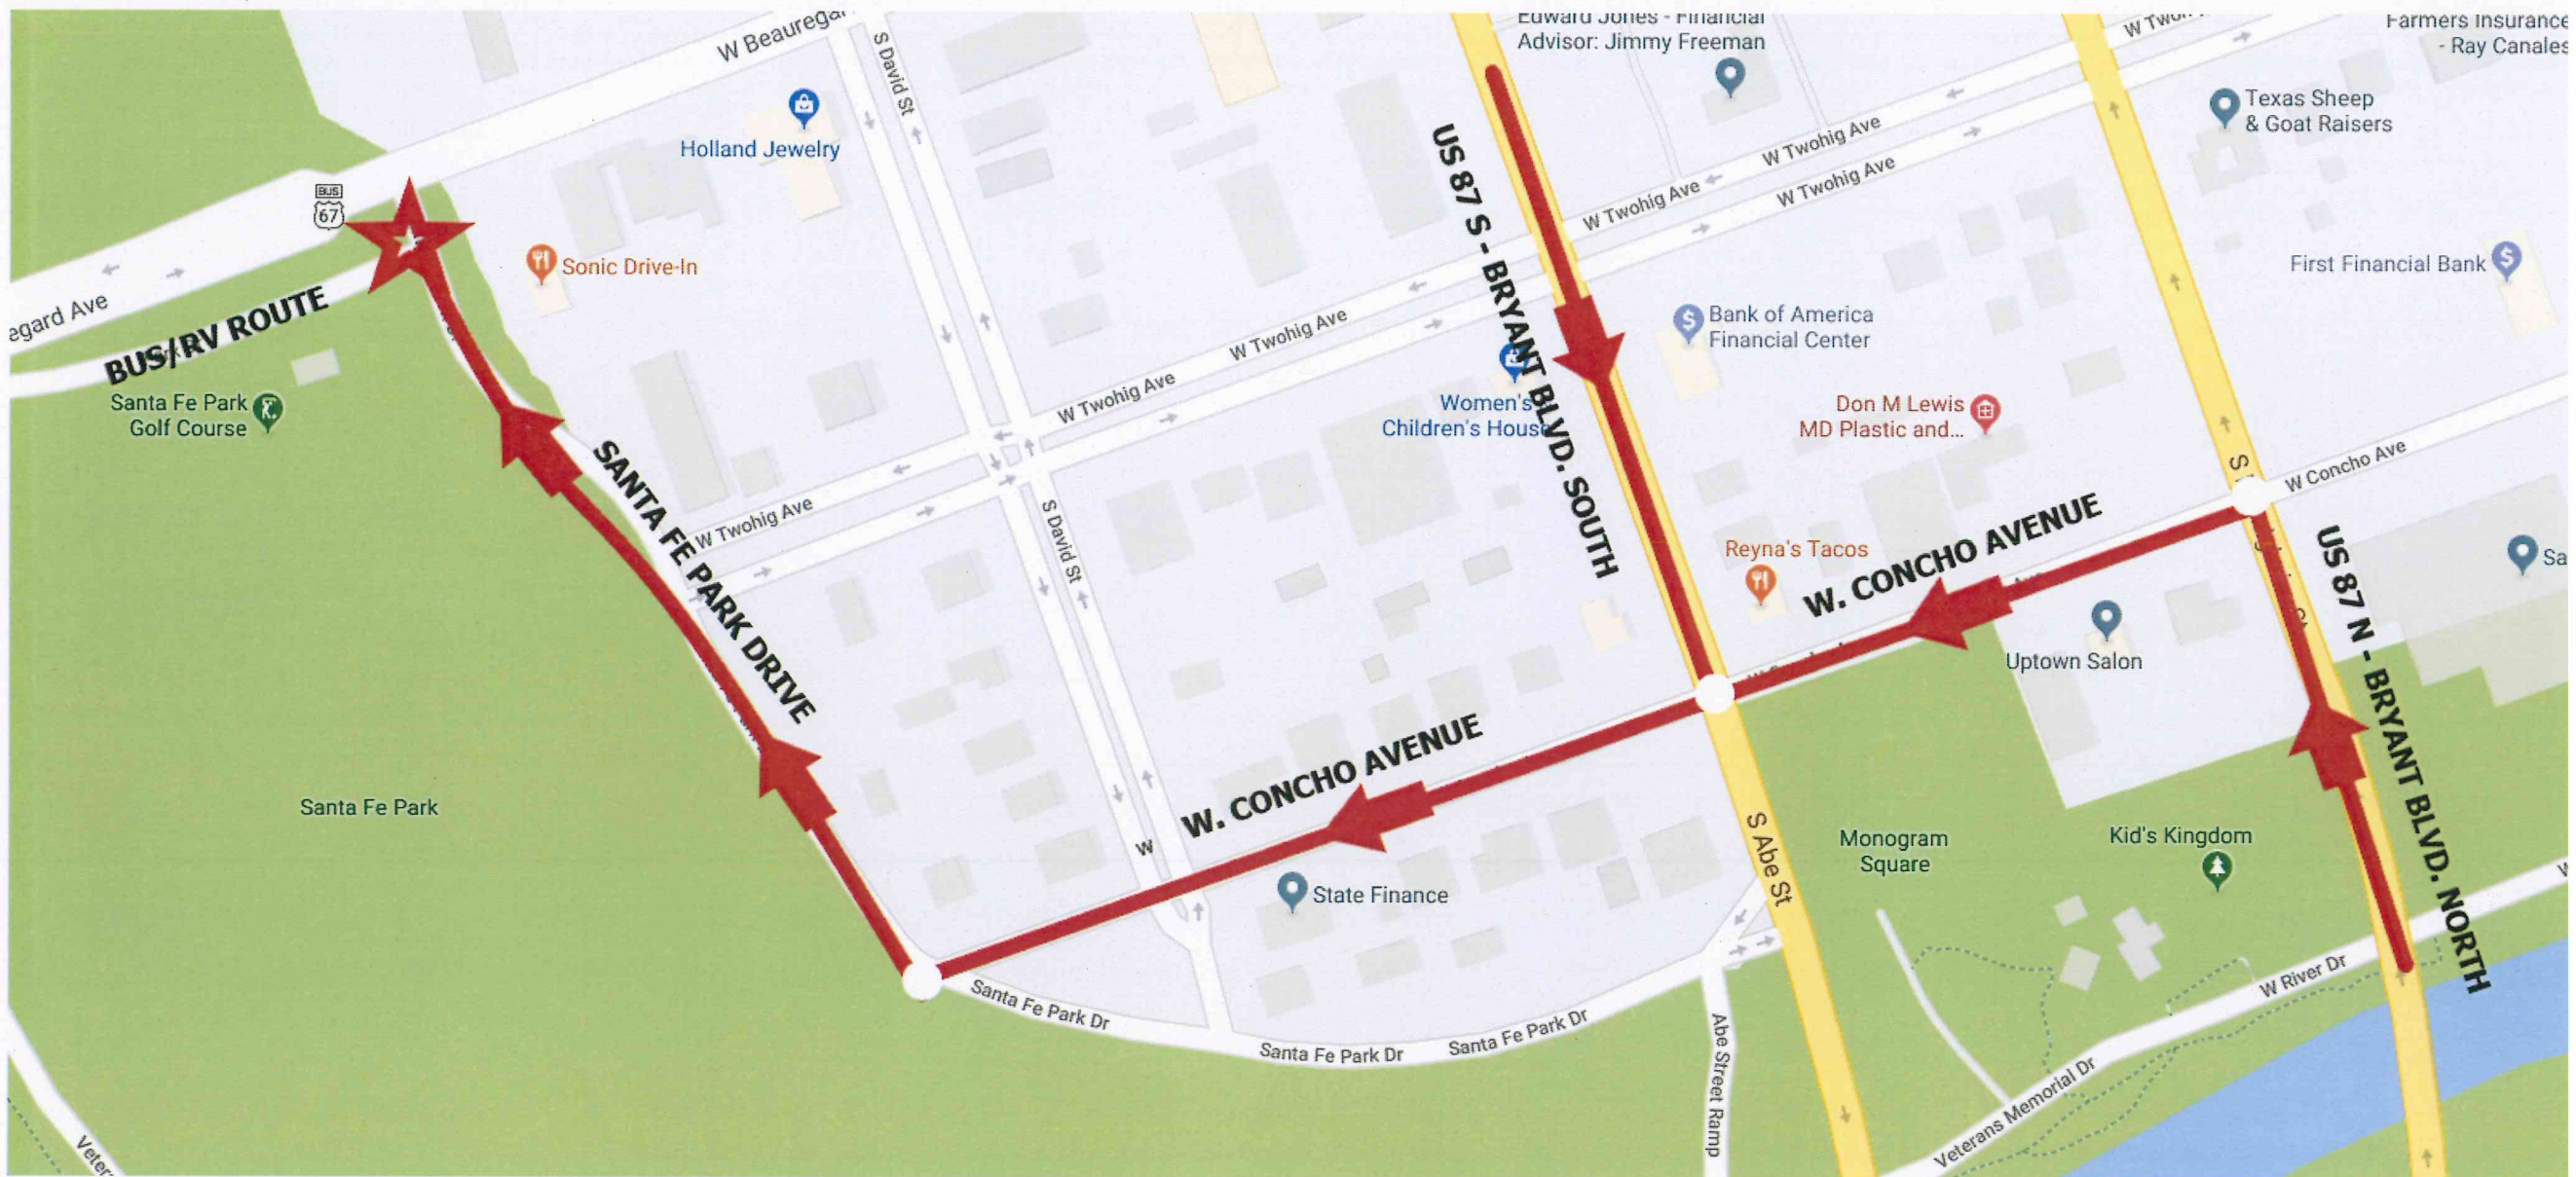

CONCHO CHRISTMAS CELEBRATION: BUS/RV TOUR ROUTE

NAVIGATE TO: 510 W. CONCHO, THEN FOLLOW SIGNS